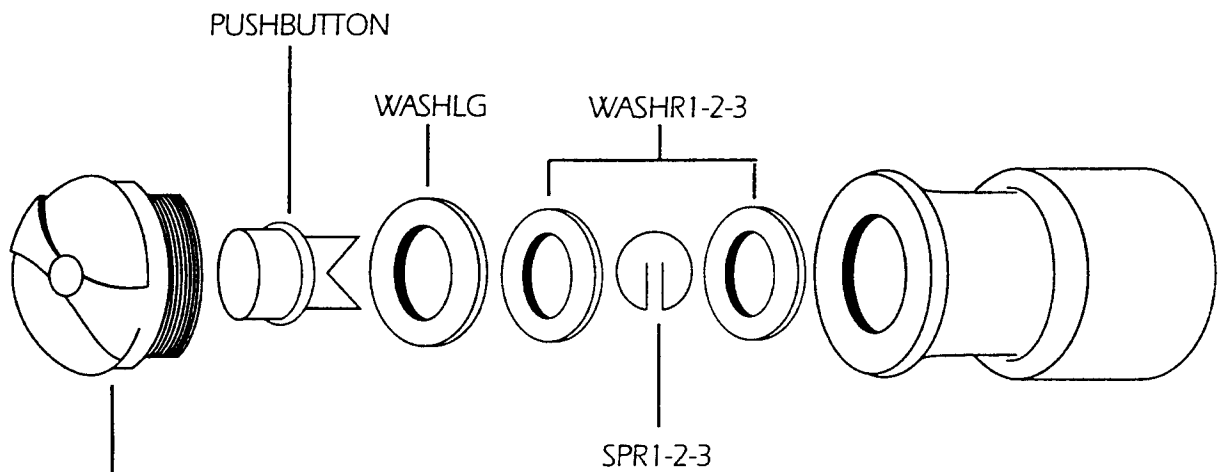

Universal Rear Drag Spare Parts Chart & Diagram

Part Number	Fits Following Models:
COLA01-2	SY1000, 2000R (A) (B) / SO1000, 2000R / SI1000, 2000R
COLA03-4	SY3000, 4000R (A) (B) / SO3000R / SI3000R
COL-R1-R2	All Non-Aero Rear Drag 100 or 200 / 1000 or 2000 size
COL-R3	All Non-Aero Rear Drag 300 / 3000 or 4000size

COLA01-2 Aero 1000/2000
 COLA03-4 Aero 3000/4000
 COL-R1-R2 Non-Aero 100/200
 COL-R3 Non-Aero 300